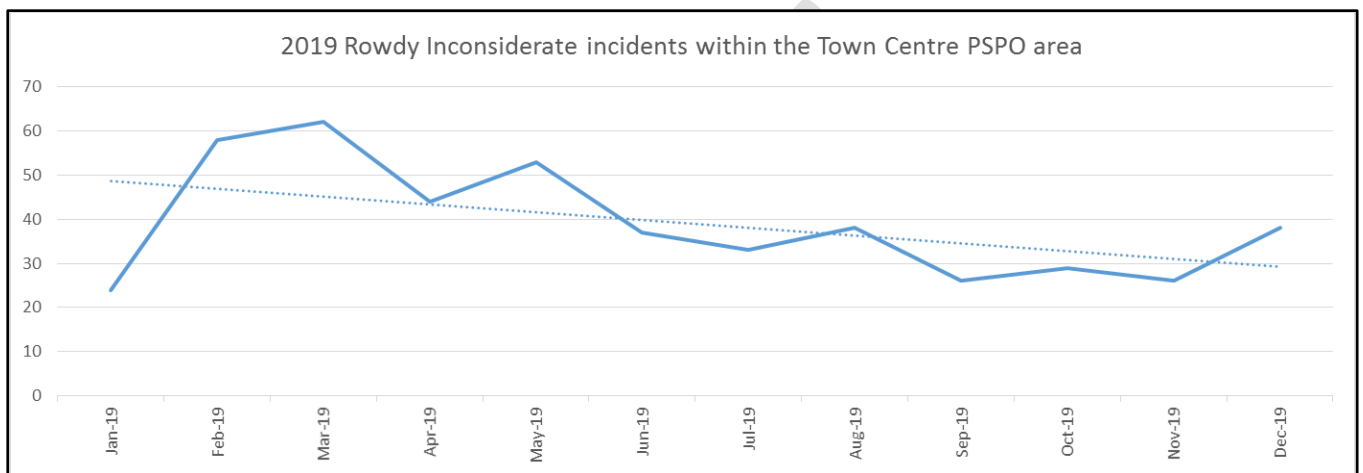

Appendix 2 - Police Data

OFF ROAD BIKE/QUAD	5	1%
NUISANCE NEIGHBOUR	4	1%
TRESPASS	3	0.4%
FIREWORKS	2	0.3%
ANIMAL PROBLEM (ENV)	2	0.3%
ENVIRONMENTAL	1	0.1%

The graph below shows the monthly volume of reporting during 2019 for Rowdy/Inconsiderate ASB incidents within the Town Centre PSPO area, of note a further 46 incidents were recorded during December 2018. The overall trend during the year shows that reporting is decreasing.