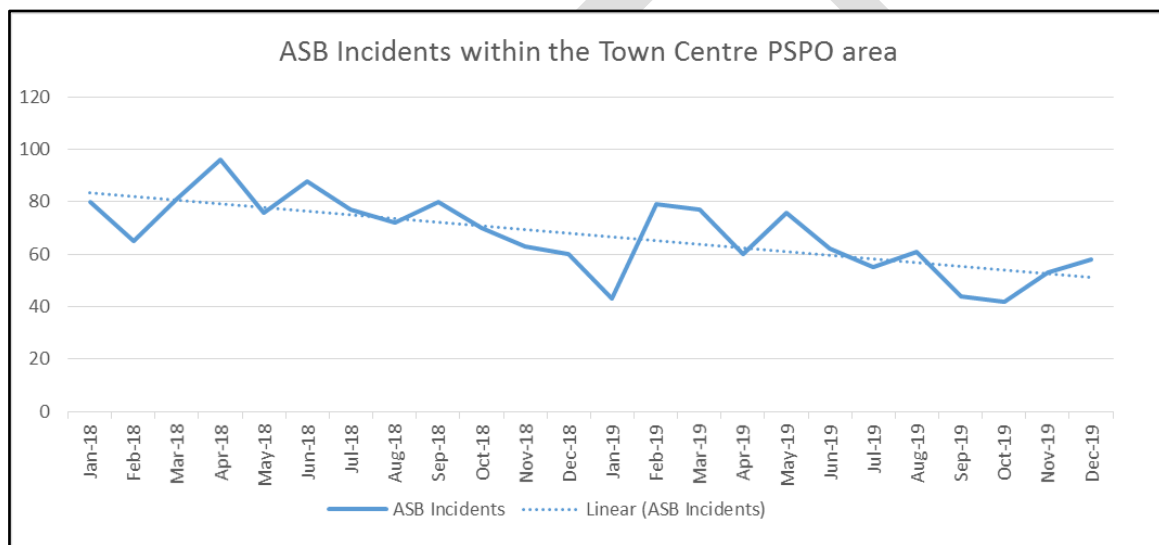

Police Data:

ASB Reporting – Incidents Closed as ‘Anti-Social Behaviour’

Yearly ASB comparisons are difficult to compare for all community beats due to the realigning of areas, therefore ASB incidents have been mapped for both 2018 and 2019 and extracted based on the PSPO locations. Due to the implementation of Smart Contact on the 21st November 2018, incidents prior to this are unable to be analysed on the description type due to incidents only being recorded under the titles of Nuisance, Personal and Environment, therefore this will hinder the analysis and data will only be provided for 2019. In addition, we have data in relation to Drug offences

	2018	2019	Yearly +/-	Yearly % +/-
DRUG OFFENCES	176	237	61	35%

During 2019 710 ASB incidents were recorded within the Town Centre PSPO area this shows a reduction of 198 incidents (-22%) when compared to reporting during 2018. Of note the overall trend for ASB recording within SYP show reporting reducing, Doncaster as a whole during 2019 recorded a **decrease of 18%** in ASB reporting when compared to 2018.

The table below details the volume of incident types recorded within the PSPO area during 2019. 2018 data is not included within the analysis due to the incidents not recorded at the ASB Description Level, incidents were previously only classified as Nuisance, Personal or Environmental therefore comparatively analysis is unavailable.

The main proportion of reporting was in relation to Rowdy/Inconsiderate incidents followed by Begging incidents. The PSPO area recorded lower volumes of Street Drinking, Prostitution and Litter/Drug Trappings incidents.